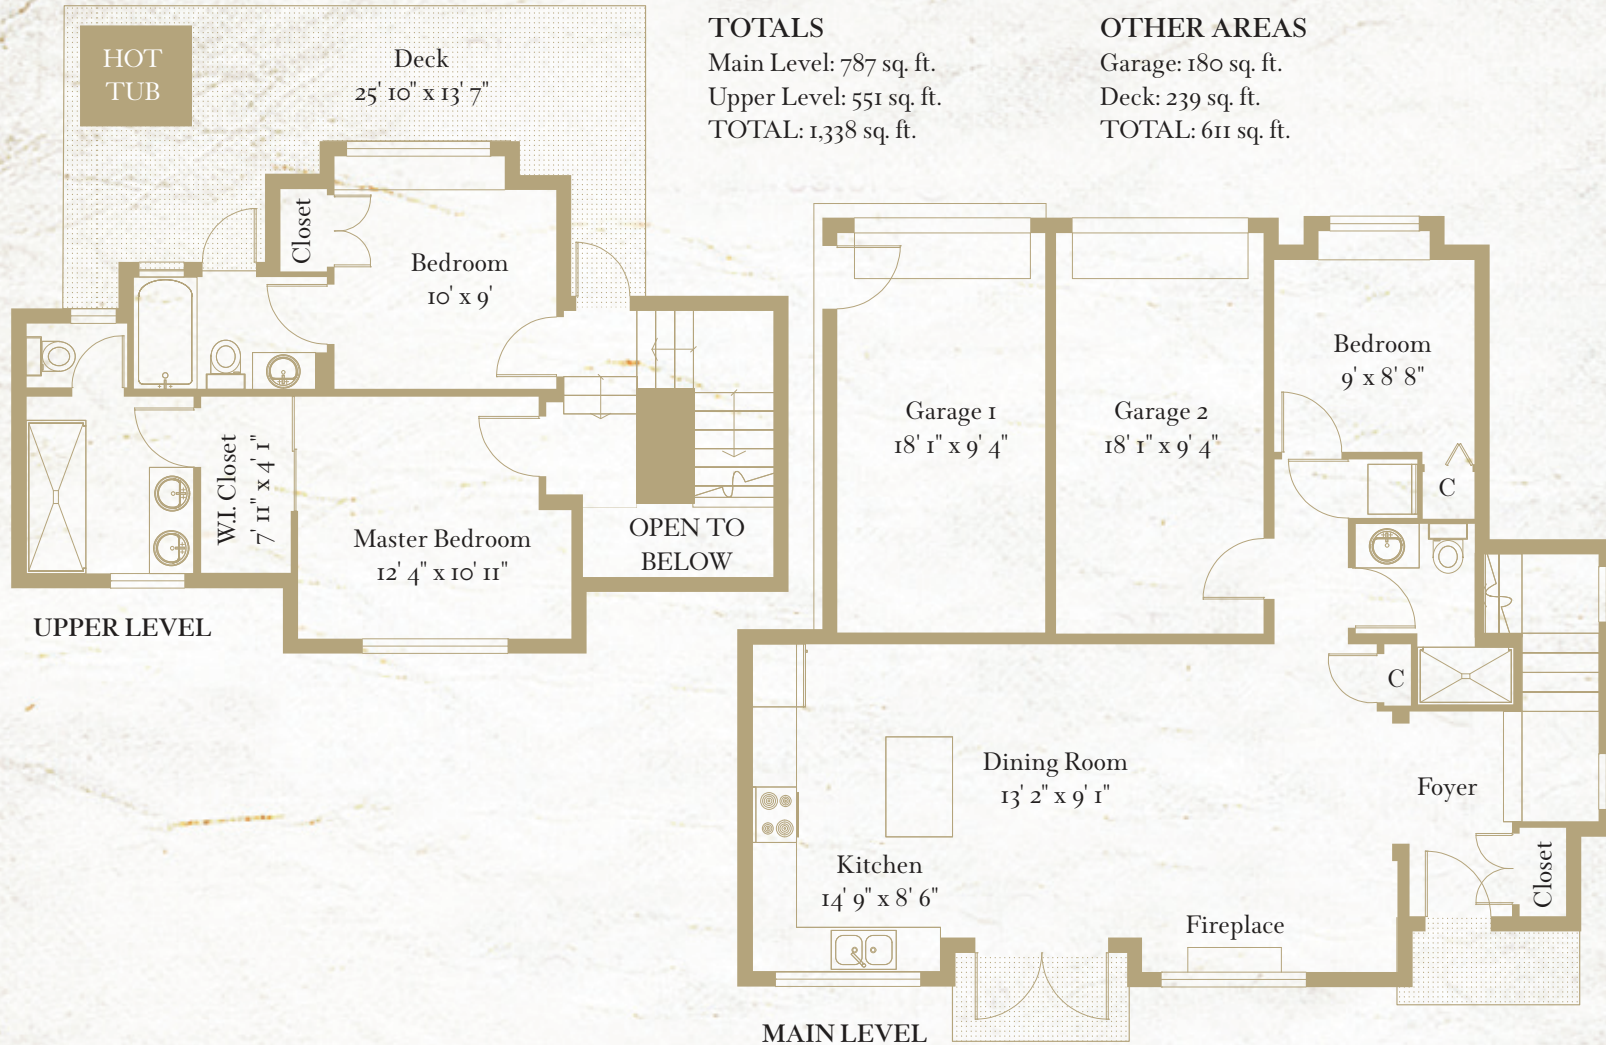

THE COACH HOUSE - 136 13TH AVE WEST

Elegant in design, extravagant in finishings, this home is meant to be thoroughly lived in. A magnificent, master chef inspired kitchen and generous living area are sure to excite the entertainer in us all, and with three full bedrooms and bathrooms there's no shortage of space for friends and family. The vaulted ceilings, crown mouldings and custom wainscoting exhilarate the eyes; it's no wonder you'll want everyone to enjoy it with you. Whether it's a soak in your private rooftop hot tub, or a rinse in your decadent multi-jetted stand up shower, the Coach House is pure opulence.

The Coach House comes with a dedicated, private and secured, covered parking space that has direct access to the unit.

Modern living timeless design

REGISTER NOW | www.THECAMDEN.CA | 604-636-1926